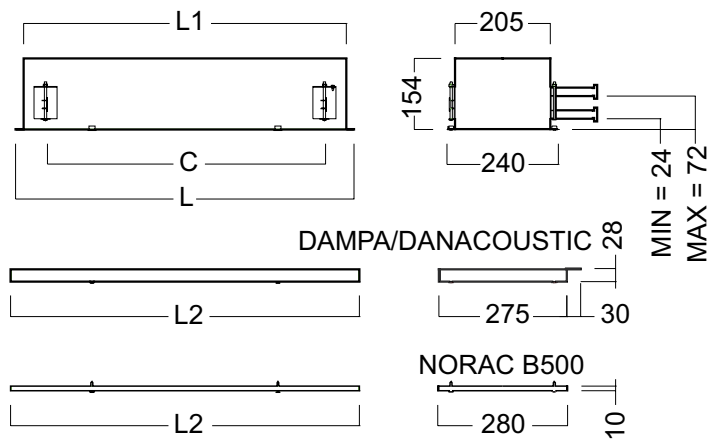

With external battery box