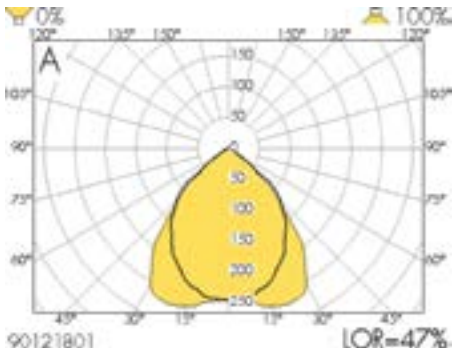

With external battery box