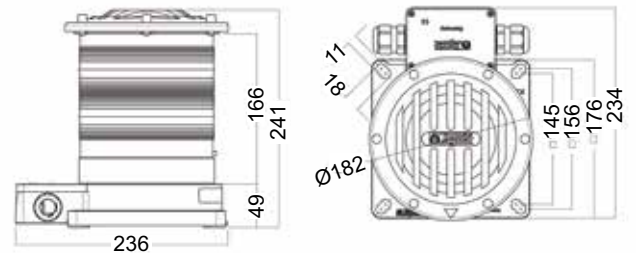

- Long lifetime, up to 100 000 operating hours (depending on ambient temperature)
- Main and back up system in one housing

- High level of reliability
- Designed for low temperatures

Application	For all vessels ≥ 20 m in length. Specially designed for vessels in arctic area.
Approvals	EC Type Examination (Module B) Certificate BSH/4612/6012092/11, USCG/UL
Housing	Glass-Fibre reinforced polycarbonate or brass. Other components of non-corroding materials. Seawater resistant. Lid anodized aluminium or brass.
Finish	Black, white or brass
Optic	Polycarbonate 3 nm for port/starboard/stern/all-round signalling 6 nm for masthead
Electric	Main lighting (upper unit) and spare lighting (lower unit) with connection box and 2 x M25 x 1.5 cable entry; include heating foil for de-icing inside the lens. Cable diameter 9-17 mm.
Light source	High power LED, mounted on aluminium rod: 4 LED for side and stern lights 6 LED for masthead 7 LED for all-round lights Upper section: main system, lower section: back-up system
Mounting	4 hole mounting with connection box

Black/White