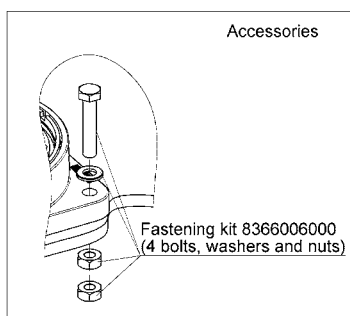

Spare Parts/Accessories

Product	Part-No.	Part-No.	Part-No.	Part-No.	Part-No.	Part-No.
	Black 115 V	Black 230V	Brass 115V	Brass 230V	White 115V	White 230V
Series 65 Arctic Starboard	3663147000	3663148000	3663137000	3663138000	3663157000	3663158000
Series 65 Arctic Port	3664247000	3664248000	3664237000	3664238000	3664257000	3664258000
Series 65 Arctic Masthead	3661047000	3661048000	3661037000	3661038000	3661057000	3661058000
Series 65 Arctic Stern white	3662747000	3662748000	3662737000	3662738000	3662757000	3662758000
Series 65 Arctic Stern yellow	3662447000	3662448000	3662437000	3662438000	3662457000	3662458000
Series 65 Arctic Signalling white	3660747000	3660748000	3660737000	3660738000	3660757000	3660758000
Series 65 Arctic Signalling red	3660247000	3660248000	3660237000	3660238000	3660257000	3660258000
Series 65 Arctic Signalling green	3660147000	3660148000	3660137000	3660138000	3660157000	3660158000
Series 65 Arctic Signalling yellow	3660447000	3660448000	3660437000	3660438000	3660457000	3660458000

Complete assortment on www.glamox.com/gmo