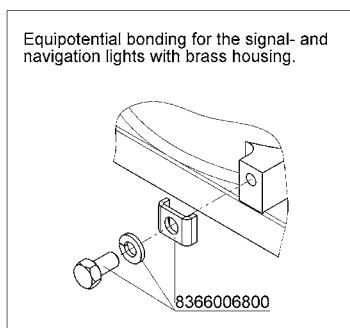

Spare Parts/Accessories

Product	Part-No.	Part-No.	Part-No.	Part-No.	Part-No.	Part-No.
	Black 115 V	Black 230V	Brass 115V	Brass 230V	White 115V	White 230V
Series 65 Arctic Starboard	3663147000	3663148000	3663137000	3663138000	3663157000	3663158000
Series 65 Arctic Port	3664247000	3664248000	3664237000	3664238000	3664257000	3664258000
Series 65 Arctic Masthead	3661047000	3661048000	3661037000	3661038000	3661057000	3661058000
Series 65 Arctic Stern white	3662747000	3662748000	3662737000	3662738000	3662757000	3662758000
Series 65 Arctic Stern yellow	3662447000	3662448000	3662437000	3662438000	3662457000	3662458000
Series 65 Arctic Signalling white	3660747000	3660748000	3660737000	3660738000	3660757000	3660758000
Series 65 Arctic Signalling red	3660247000	3660248000	3660237000	3660238000	3660257000	3660258000
Series 65 Arctic Signalling green	3660147000	3660148000	3660137000	3660138000	3660157000	3660158000
Series 65 Arctic Signalling yellow	3660447000	3660448000	3660437000	3660438000	3660457000	3660458000

Complete assortment on www.glamox.com/gmo