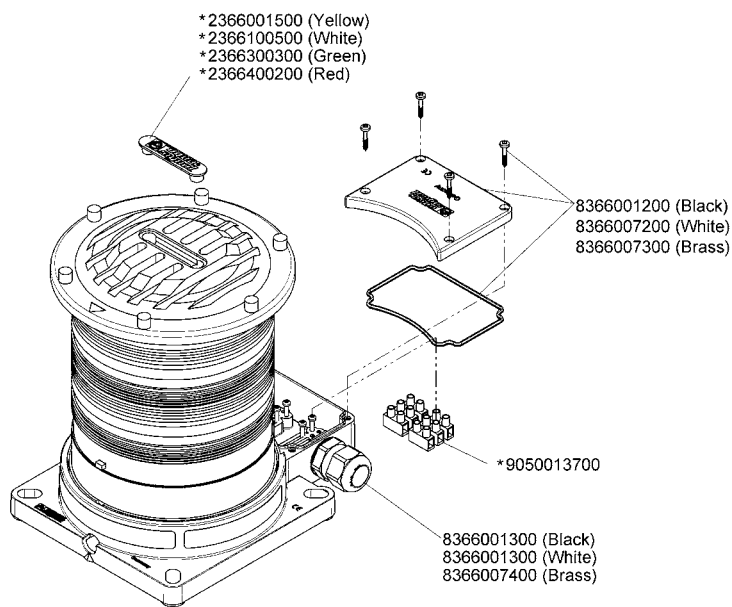

Spare Parts/Accessories

Product	Part-No.	Part-No.	Part-No.	Part-No.	Part-No.	Part-No.
	Black 115 V	Black 230V	Brass 115V	Brass 230V	White 115V	White 230V
Series 65 Arctic Starboard	3663147000	3663148000	3663137000	3663138000	3663157000	3663158000
Series 65 Arctic Port	3664247000	3664248000	3664237000	3664238000	3664257000	3664258000
Series 65 Arctic Masthead	3661047000	3661048000	3661037000	3661038000	3661057000	3661058000
Series 65 Arctic Stern white	3662747000	3662748000	3662737000	3662738000	3662757000	3662758000
Series 65 Arctic Stern yellow	3662447000	3662448000	3662437000	3662438000	3662457000	3662458000
Series 65 Arctic Signalling white	3660747000	3660748000	3660737000	3660738000	3660757000	3660758000
Series 65 Arctic Signalling red	3660247000	3660248000	3660237000	3660238000	3660257000	3660258000
Series 65 Arctic Signalling green	3660147000	3660148000	3660137000	3660138000	3660157000	3660158000
Series 65 Arctic Signalling yellow	3660447000	3660448000	3660437000	3660438000	3660457000	3660458000

Complete assortment on www.glamox.com/gmo