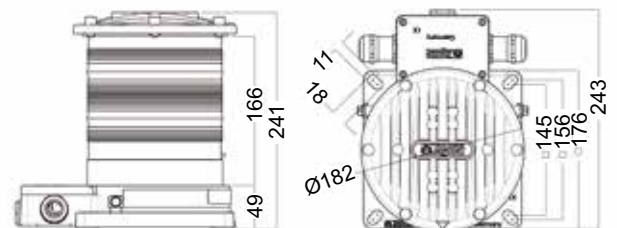

Series 65 LED Arctic

Aqua Signal LED navigation lights

- Long lifetime, up to 100 000 operating hours (depending on ambient temperature)
- Main and back up system in one housing

- High level of reliability
- Designed for low temperatures

Application	For all vessels ≥ 20 m in length. Specially designed for vessels in arctic area.
Approvals	EC Type Examination (Module B) Certificate BSH/4612/6012092/11, USCG/UL
Housing	Glass-Fibre reinforced polycarbonate or brass. Other components of non-corroding materials. Seawater resistant. Lid anodized aluminium or brass.
Finish	Black, white or brass
Optic	Polycarbonate 3 nm for port/starboard/stern/all-round signalling 6 nm for masthead
Electric	Main lighting (upper unit) and spare lighting (lower unit) with connection box and 2 x M25 x 1.5 cable entry; include heating foil for de-icing inside the lens. Cable diameter 9-17 mm.
Light source	High power LED, mounted on aluminium rod: 4 LED for side and stern lights 6 LED for masthead 7 LED for all-round lights Upper section: main system, lower section: back-up system
Mounting	4 hole mounting with connection box

Brass