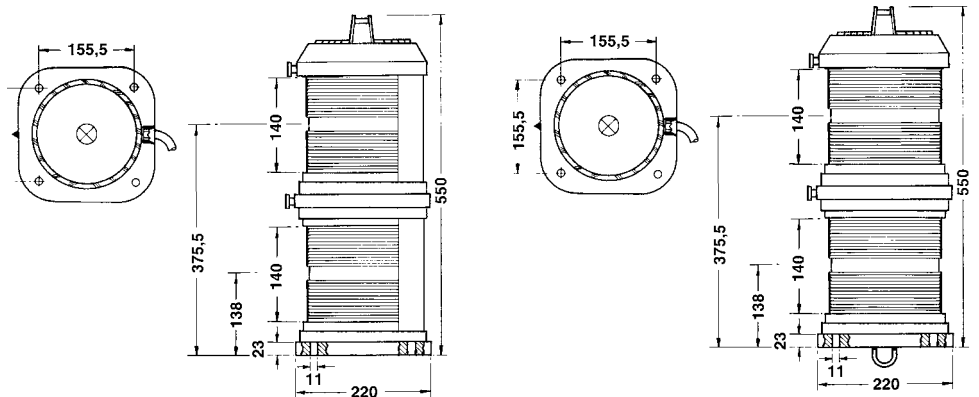

HOISTABLE VERSION
(allround lights)