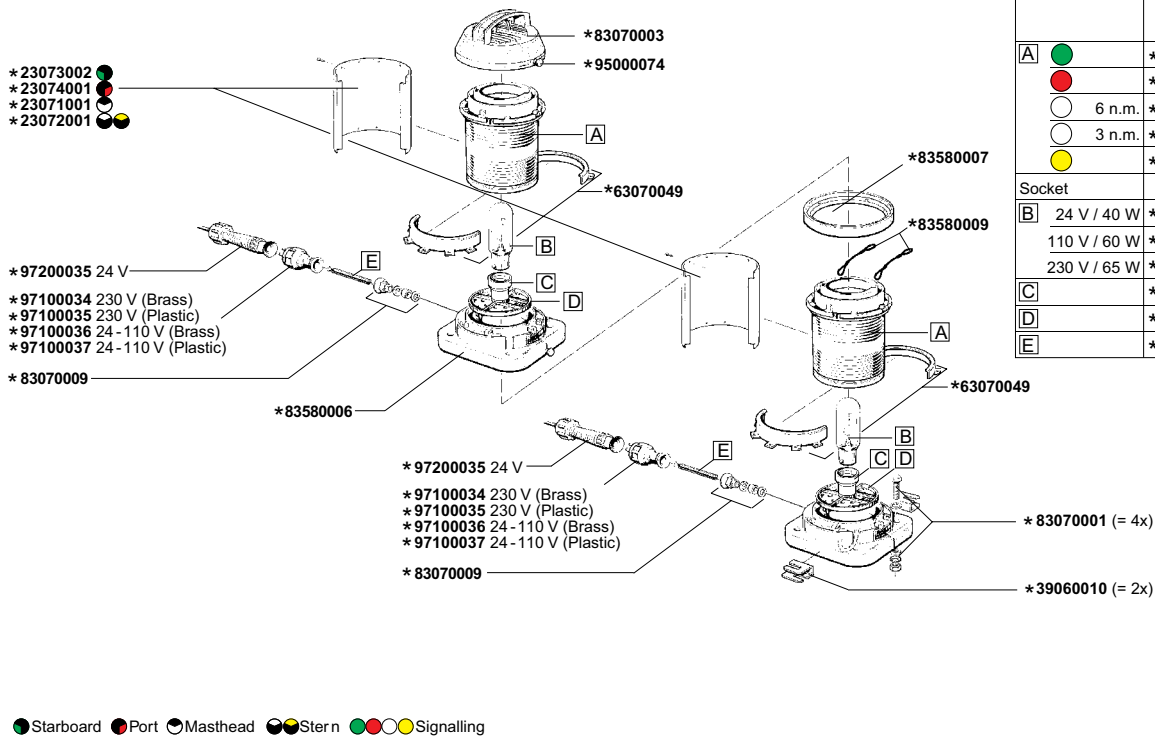

Spare Parts/ Accessories

	IMO	BSH	USCG	CCS
A	●	*83070005	*83070018	
	●	*83070006	*83070019	
	○	6 n.m. *83070004	*83070017	
	○	3 n.m. *83072001	*83072005	
	●	*83070007	*83072006	
Socket		(P 28s)	(P 28s)	
B		24 V / 40 W *90400171	*90400171	
		110 V / 60 W *90400172	*90400172	
		230 V / 65 W *90400173	*90400173	
C		*83070008	*83070022	
D		*83070002	*83070021	
E		*63070014	*23070074	

● Starboard ● Port ● Masthead ● Stern ● Signalling