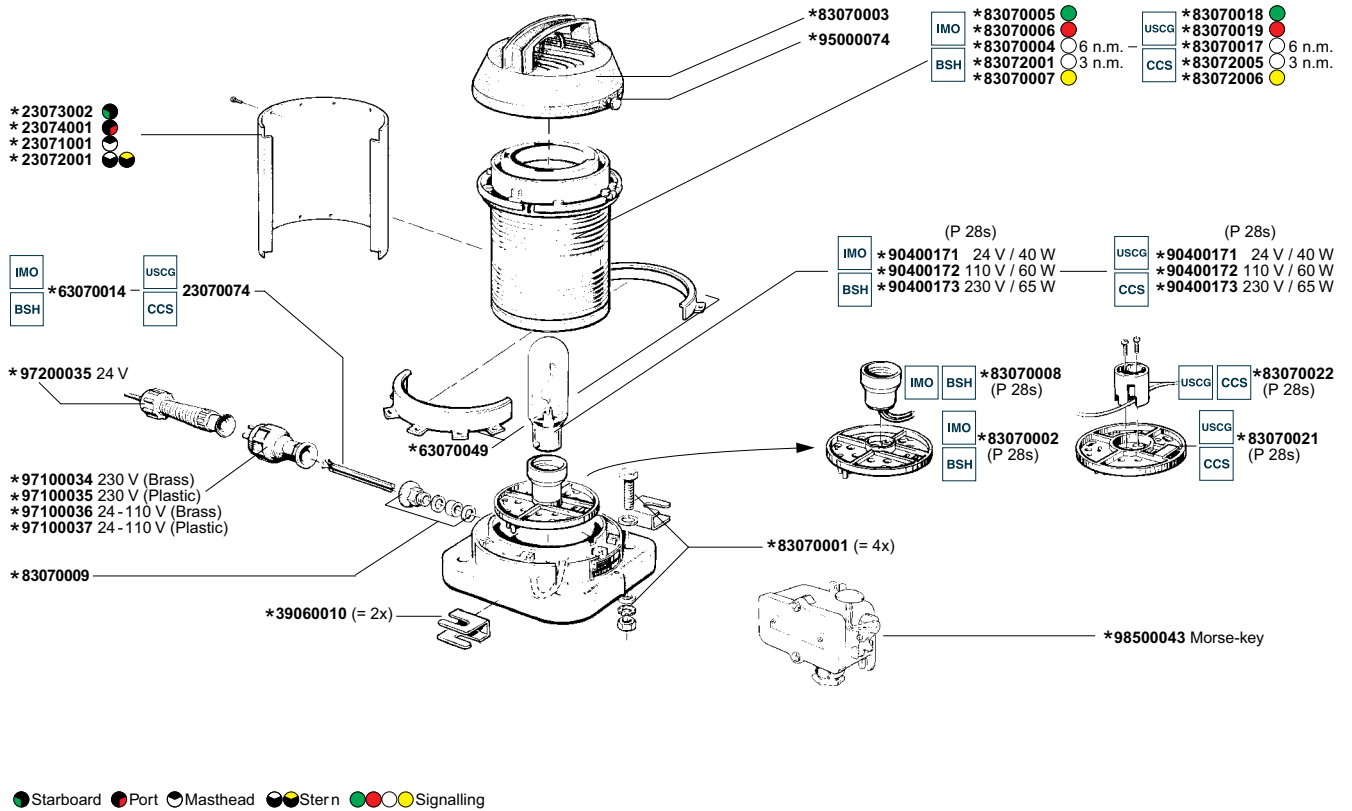

Mounting

Base flange attachment, 4 screws (not included). Allround lights may also be hoisted. Additional mounting aids see drawing

Approvals

a) International according to IMO Colreg 1972, in Scandinavian countries too, in Germany through BSH, other countries in particular see list of approvals

b) US-Coastguard, China Classification Society. These lights may only be used on ships flying the flags of the USA or P.R. China

Min. visibilities

3 n.m., masthead light 6 n.m., manoeuvre 5 n.m

Optics

Seawater resistant, special plastic Fresnel lens

More variants are available on request. Complete assortment on www.glamox.com/gmo

Product	Part-No.	Part-No.	Part-No.	Part-No.	Visible angle	Weight kg	Base Code
	IMO/BSH 24V/40W	IMO/BSH 110V/60W	IMO/BSH 230V/65W	USCG/CCS 24/110/230V*			
70 STARBOARD GREEN	3073103000	3073104000	3073105000	3073109000	112.5°	2.9	P28s
70 PORT RED	3074203000	3074204000	3074205000	3074209000	112.5°	2.9	P28s
70 MASTHEAD WHITE	3071003000	3071004000	3071005000	3071009000	225°	2.9	P28s
70 STERN WHITE	3072703000	3072704000	3072705000	3072709000	135°	2.9	P28s
70 STERN YELLOW	3072403000	3072404000	3072405000	3072499000	135°	2.9	P28s
70 SIGNALLING WHITE/MORSE LIGHT	3070703000	3070704000	3070705000	3070009000	360°	2.7	P28s
70 SIGNALLING RED	3070203000	3070204000	3070205000	3070209000	360°	2.7	P28s
70 SIGNALLING GREEN	3070103000	3070104000	3070105000	3070109000	360°	2.7	P28s
70 SIGNALLING YELLOW	3070403000	3070404000	3070405000	3070499000	360°	2.7	P28s
70 MANOEUVRE WHITE	3070073000	3070074000	3070075000		360°	2.7	P28s
70 SUEZ STERN RED**	3072203000	3072204000	3072205000		135°	2.9	P28s

*Lamp not included, for USCG/CCS.

**Without approval.

Spare Parts/ Accessories

● Starboard ● Port ● Masthead ● Stern ● ● ● ● Signalling