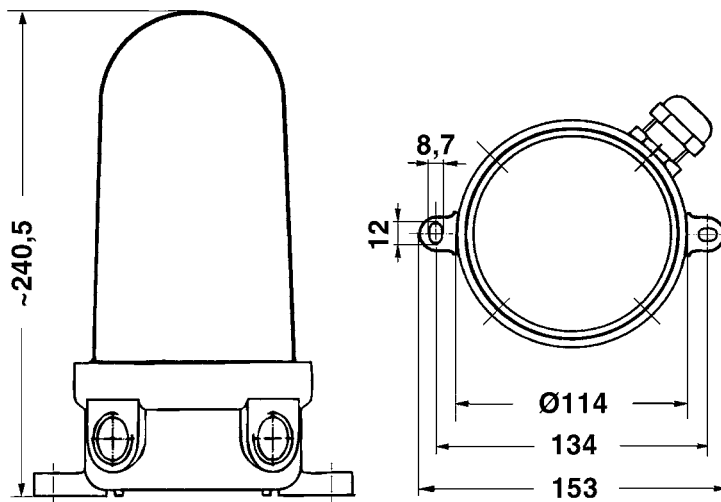

Mat black

Electric

Cable entry from side, M20

Lamp

(included) Standard tungsten bulb E27, 60W

Mounting

With 2 screws Ø8 mm (not included)

Product	Part-No. 24V/60W	Part-No. 115V/60W	Part-No. 230V/60W	Weight (kg)	Base Code
ALLROUND SIGNALLING WHITE	3330023000	3330024000	3330025000	1.7	E27
ALLROUND SIGNALLING RED	3330223000	3330224000	3330225000	1.7	E27
ALLROUND SIGNALLING GREEN	3330123000	3330124000	3330125000	1.7	E27
ALLROUND SIGNALLING YELLOW	3330423000	3330424000	3330425000	1.7	E27
ALLROUND SIGNALLING BLUE	3330523000	3330524000	3330525000	1.7	E27

Spare Parts

Part No. Spare parts	
Globe glass clear	83334045
Globe glass green	83334046
Globe glass red	83334047
Globe glass yellow	83334048
Globe glass blue	83334049
Socket E 27 cpl.	83330012
Lamp 24 V / 60 W	90400260
Lamp 110 V / 60 W	90400145
Lamp 230 V / 60 W	90400226