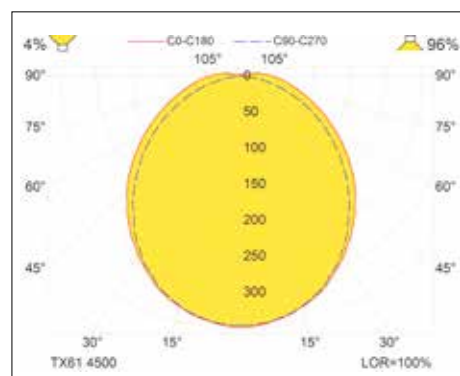

TX61 - slim design for use in Zone 2

The robust TX61 watertight LED luminaire is part of a complete range of lighting equipment designed for use in hazardous areas. TX61 is designed for Zone 2 according to EN 60079.

The luminaire is ideally suited for onshore and offshore oil and gas, marine environment and other potentially explosive industrial environments.

Long system lifetime and excellent heat management

The design housing has an optimal heat management. It removes heat from the LEDs to ensure a longer lifetime, improved lumen output and accurate colour temperature.

The TX61 is constructed to meet its challenges and is designed for a rated lifetime of 100,000 hours at Ta45°C ambient temperature. The maintenance free luminaire will give substantial savings in terms of costs and manpower.

Light quality

The TX61 is designed with extensive light comfort. The colour rendering index (CRI) is above 80 and provides the surrounding area with high quality lighting. Colour temperature, CTT is 4000 Kelvin to simulate daylight for a safer working environment.