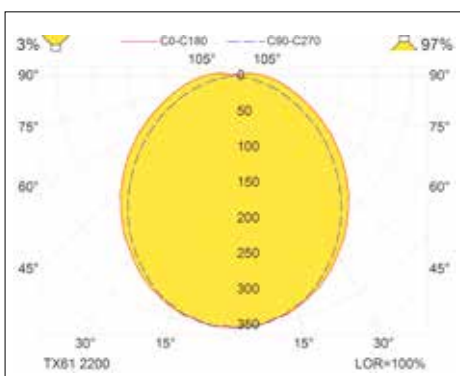

TX61 - slim design for use in Zone 2

The robust TX61 watertight LED luminaire is part of a complete range of lighting equipment designed for use in hazardous areas. TX61 is designed for Zone 2 according to EN 60079.

The luminaire is ideally suited for onshore and offshore oil and gas, marine environment and other potentially explosive industrial environments.

Long system lifetime and excellent heat management

The design housing has an optimal heat management. It removes heat from the LEDs to ensure a longer lifetime, improved lumen output and accurate colour temperature.

The TX61 is constructed to meet its challenges and is designed for a rated lifetime of 100,000 hours at Ta45°C ambient temperature. The maintenance free luminaire will give substantial savings in terms of costs and manpower.

Light quality

The TX61 is designed with extensive light comfort. The colour rendering index (CRI) is above 80 and provides the surrounding area with high quality lighting. Colour temperature, CTT is 4000 Kelvin to simulate daylight for a safer working environment.