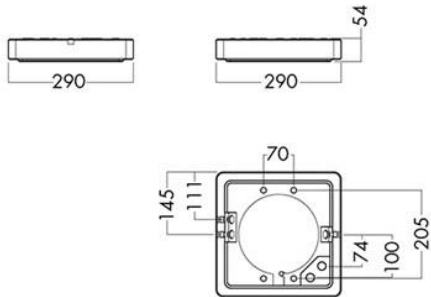

MOUNTING

Surface or wall mounting, fixed with 4 screws. Backside has 3 x M20 knock outs with grommets for fixed cable installation cable. Sides have 3 M20 knock outs with Quick seal grommets that takes cables from 7 to 11 mm in diameter. Push in terminal block 5 x 2 x 2.5 mm².

The diffuser is in impact resistant opal polycarbonate (PC).

DIMENSIONS

AL61-SQ 290 => 290 x 290 mm
 AL61-SQ 340 => 340 x 340 mm

AL61-SQ

MEASUREMENT DRAWINGS

AL61-SQ 290

AL61-SQ 340

LIGHT MEASUREMENT DRAWINGS