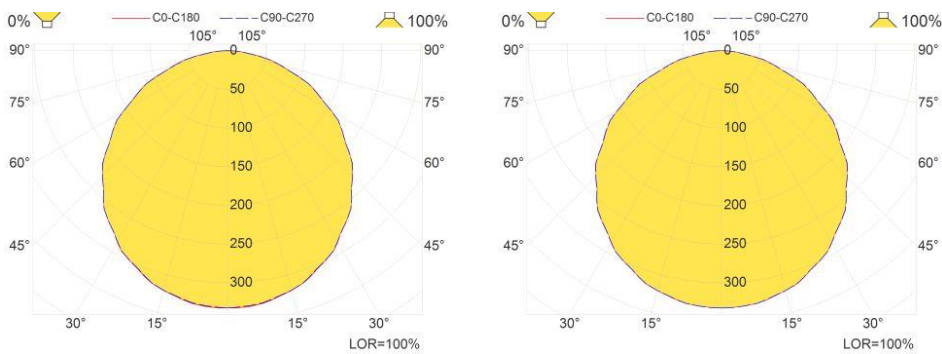

The diffuser is in impact resistant opal polycarbonate (PC).

DIMENSIONS

AL61-SQ 290 => 290 x 290 mm
 AL61-SQ 340 => 340 x 340 mm

AL61-SQ

MEASUREMENT DRAWINGS

AL61-SQ 290

AL61-SQ 340

LIGHT MEASUREMENT DRAWINGS