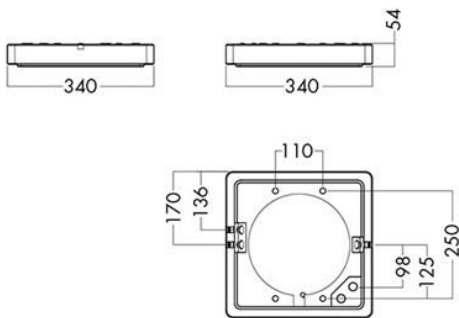

MOUNTING

Surface or wall mounting, fixed with 4 screws. Backside has 3 x M20 knock outs with grommets for fixed cable installation cable. Sides have 3 M20 knock outs with Quick seal grommets that takes cables from 7 to 11 mm in diameter. Push in terminal block 5 x 2 x 2.5 mm².

The diffuser is in impact resistant opal polycarbonate (PC).

DIMENSIONS

AL61-SQ 290 => 290 x 290 mm
 AL61-SQ 340 => 340 x 340 mm

AL61-SQ

MEASUREMENT DRAWINGS

AL61-SQ 290

AL61-SQ 340

LIGHT MEASUREMENT DRAWINGS